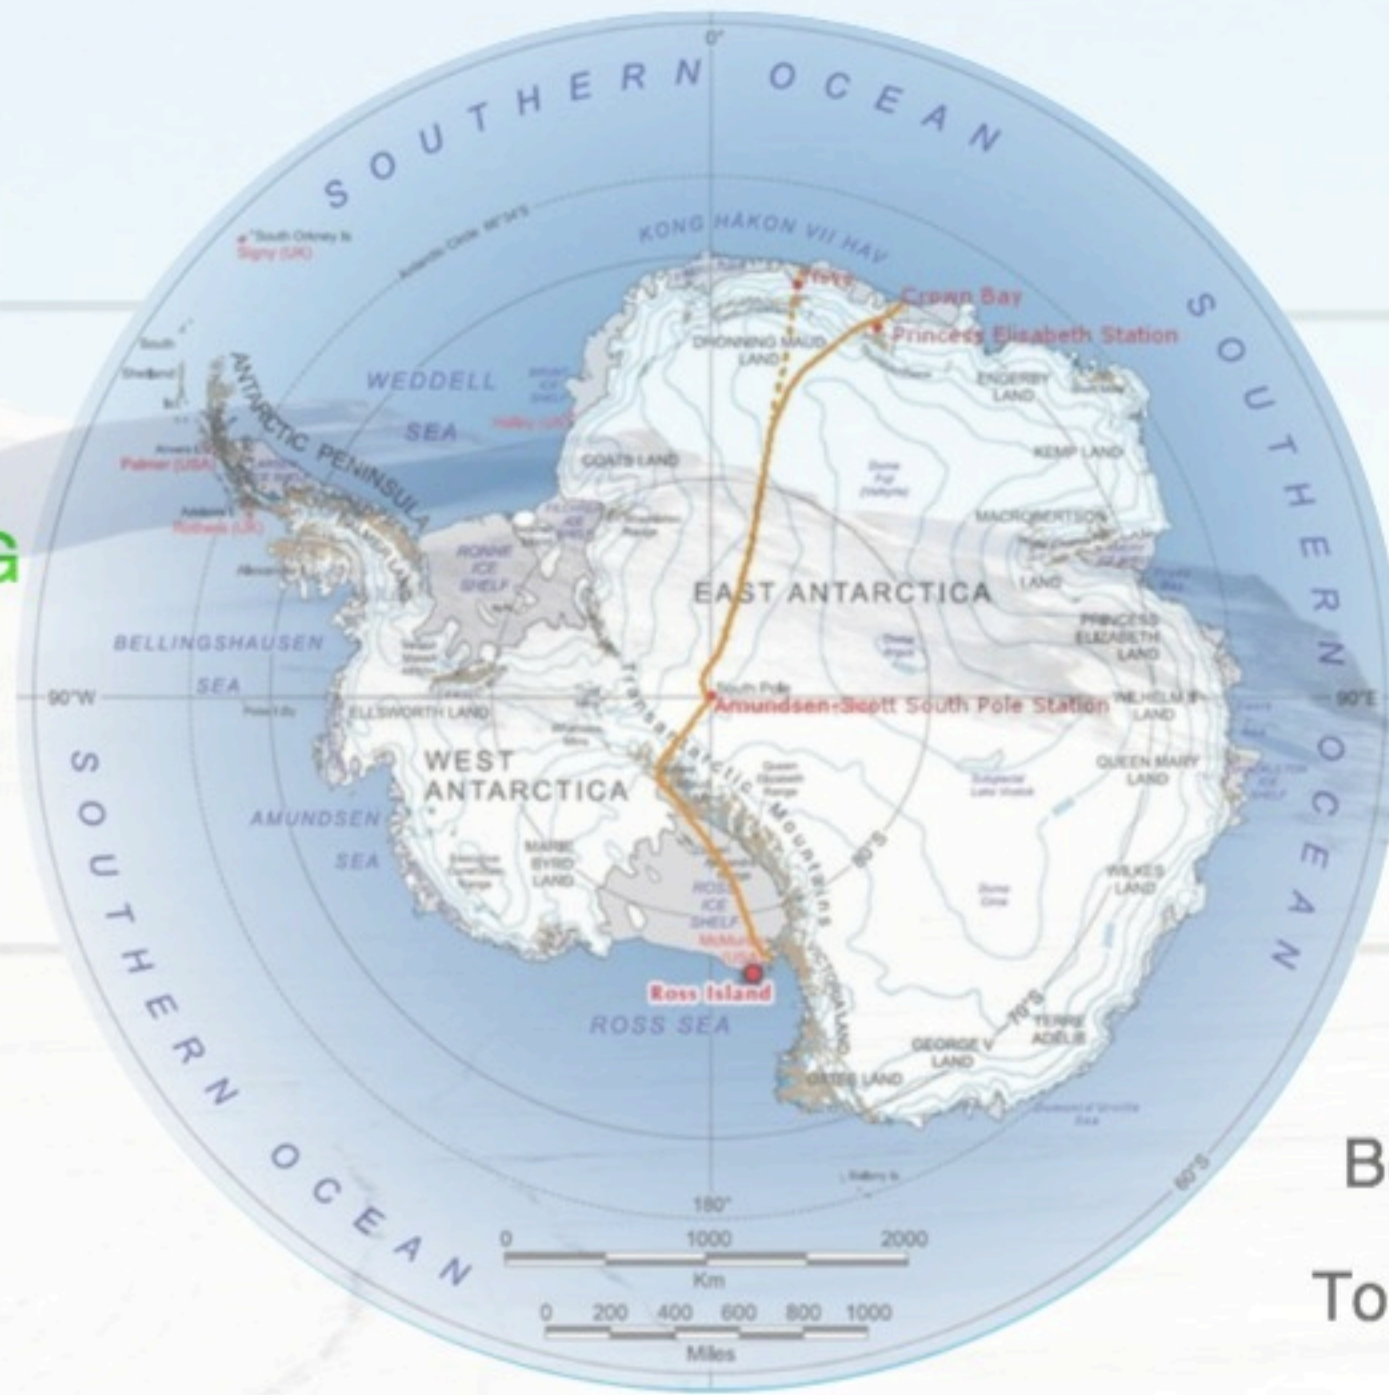

ADVENTURE

Because it's never been done before!
To push the boundaries of human exploration

COMING UP!

WHAT TO LOOK FORWARD TO VERY SOON...

INTERVIEWS - Q&A - EXCLUSIVE PHOTOS - EXCLUSIVE VIDEO - DIRECT FROM THE ICE TEAM

CONTACT US

Have a question about the education initiative? email us @

education@thecoldestjourney.org or mark@thecoldestjourney.org

For the latest news on the Ice Team visit:

www.thecoldestjourney.org